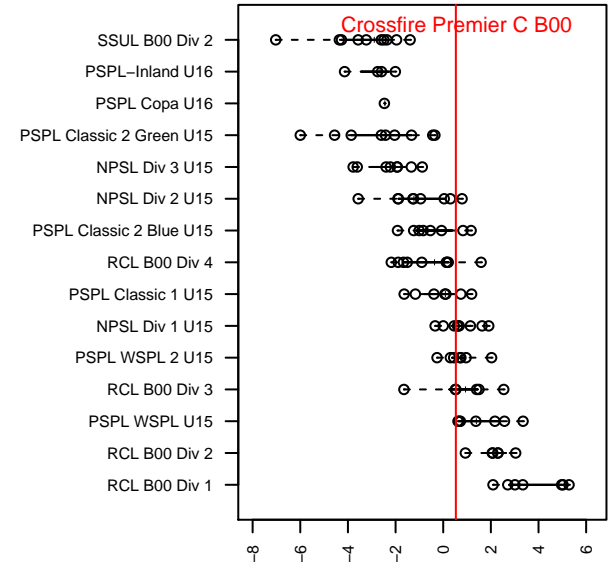

Crossfire Premier C B00

Crossfire Premier SC
 Redmond, WA
 B00 total strength=1302
 attack=7.97 defense=4.08
 fall league = RCL B00 Div 3
 notes= Saunders 2012; Metzger
 2013-4; Hatstrup 2015

alt names used:
 CROSSFIRE PREMIER BU15 HATTRUP (WA)
 CROSSFIRE PREMIER B00 - C (WA)
 Crossfire Premier B00 C
 CROSSFIRE PREMIER B00 - C (WA)
 CROSSFIRE PREMIERBU15 HATTRUP
 Crossfire Premier B00 C

**attack and defense variance (black dot)
relative to other teams
and top 10 in region**

**attack and defense rating
relative to others at age
and all opponents in last 13 months**

Performance relative to 13 month average