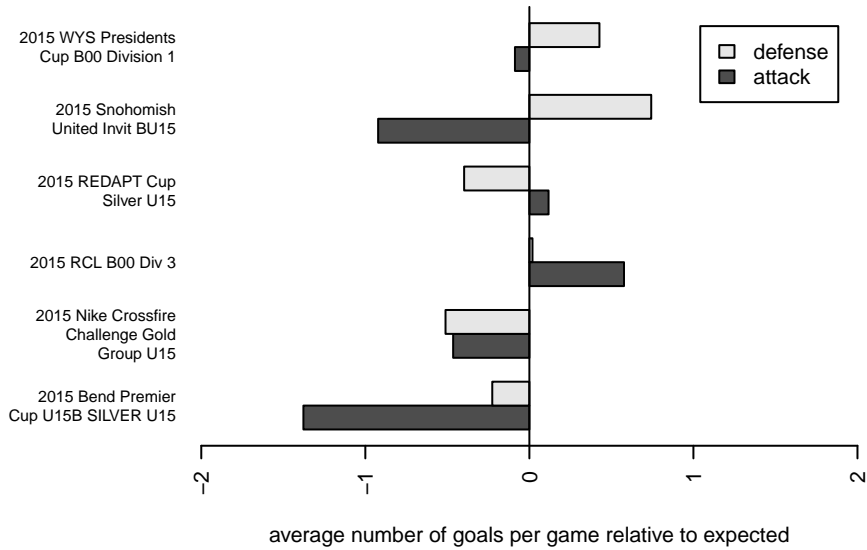

Crossfire Premier C B00

Crossfire Premier SC
 Redmond, WA
 B00 total strength=1302
 attack=7.97 defense=4.08
 fall league = RCL B00 Div 3
 notes= Saunders 2012; Metzger
 2013-4; Hatstrup 2015

alt names used:
 CROSSFIRE PREMIER BU15 HATTRUP (WA)
 CROSSFIRE PREMIER B00 - C (WA)
 Crossfire Premier B00 C
 CROSSFIRE PREMIER B00 - C (WA)
 CROSSFIRE PREMIERBU15 HATTRUP
 Crossfire Premier B00 C

Venues played:
 2015 Snohomish United Invt BU15
 2015 Nike Crossfire Challenge Gold Group U15
 2015 Bend Premier Cup U15B SILVER U15
 2015 REDAPT Cup Silver U15
 2015 RCL B00 Div 3
 2015 WYS Presidents Cup B00 Division 1

**attack and defense variance (black dot)
relative to other teams
and top 10 in region**

**attack and defense rating
relative to others at age
and all opponents in last 13 months**

Performance relative to 13 month average