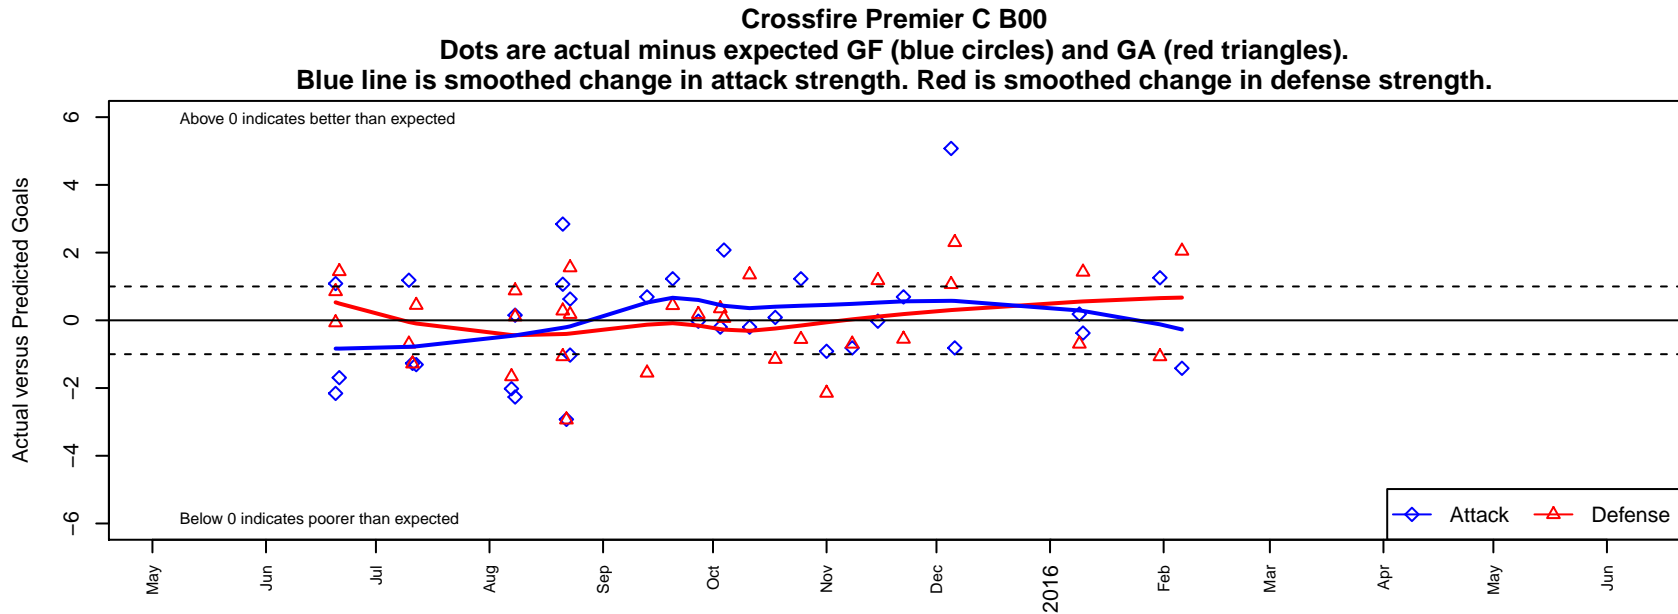

Crossfire Premier C B00

Crossfire Premier SC
 Redmond, WA
 B00 total strength=1302
 attack=7.97 defense=4.08
 fall league = RCL B00 Div 3
 notes= Saunders 2012; Metzger
 2013-4; Hatstrup 2015

alt names used:
 CROSSFIRE PREMIER BU15 HATTRUP (WA)
 CROSSFIRE PREMIER B00 - C (WA)
 Crossfire Premier B00 C
 CROSSFIRE PREMIER B00 - C (WA)
 CROSSFIRE PREMIERBU15 HATTRUP
 Crossfire Premier B00 C

**attack and defense variance (black dot)
relative to other teams
and top 10 in region**

**attack and defense rating
relative to others at age
and all opponents in last 13 months**

Performance relative to 13 month average